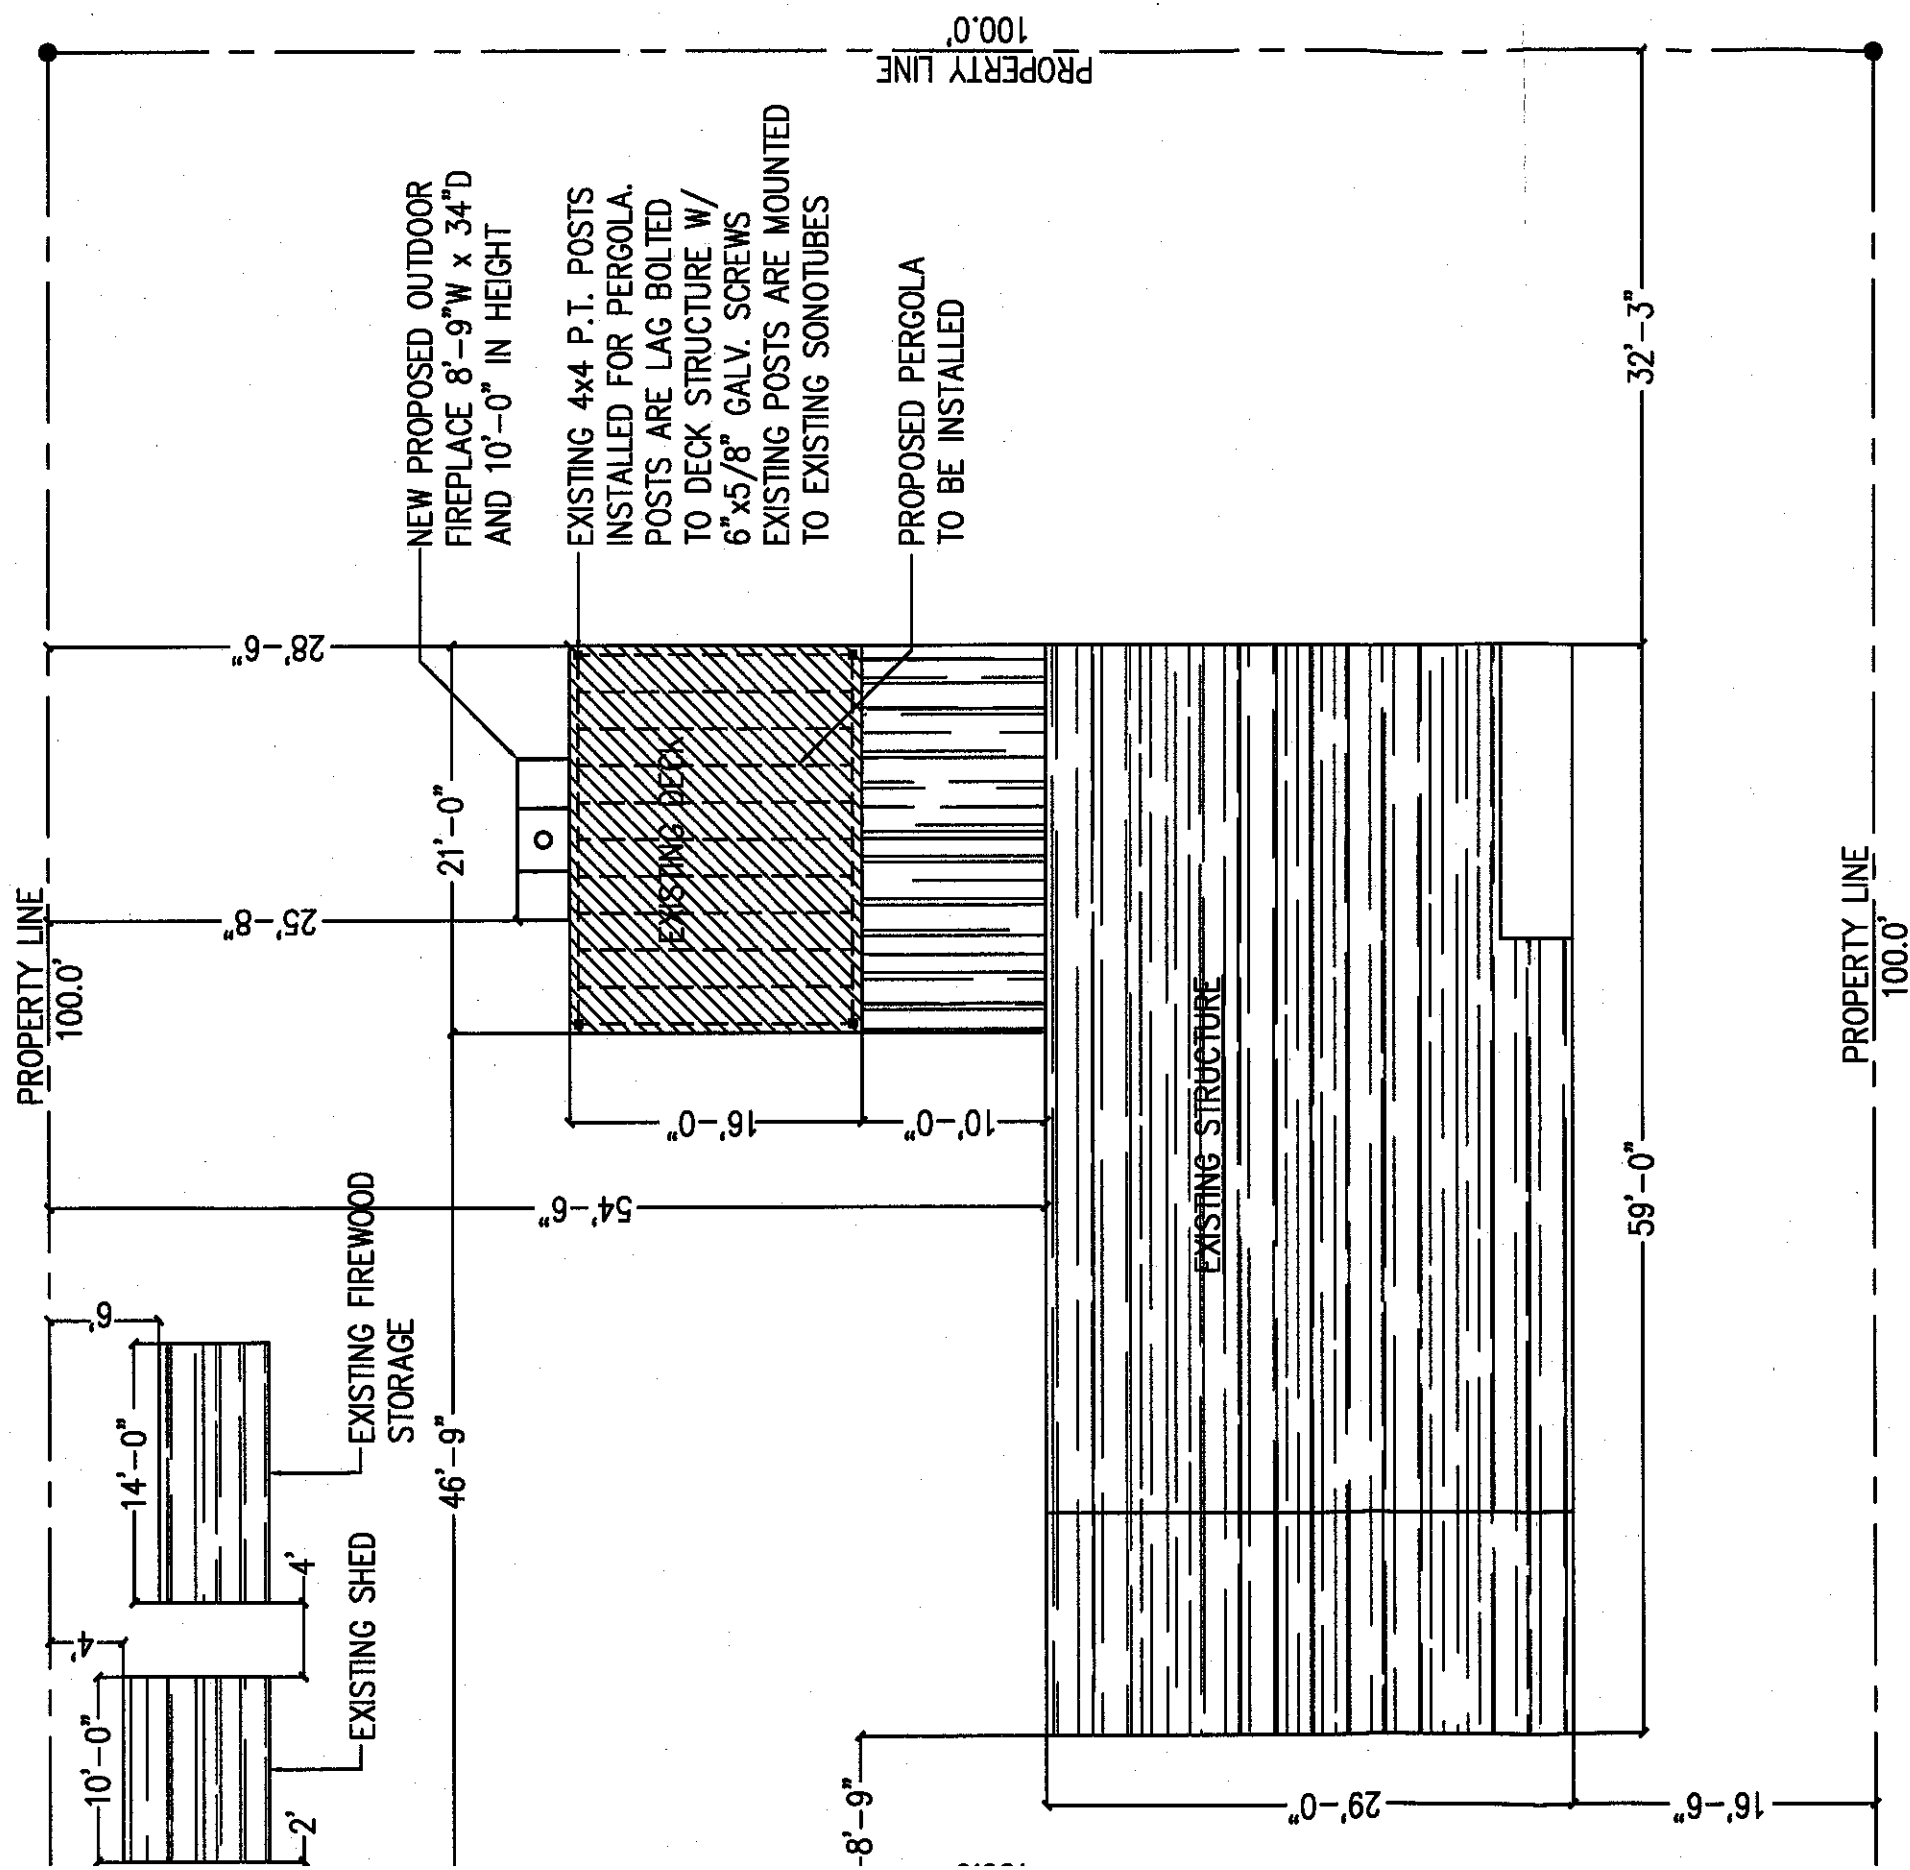

EXISTING SITE PLAN
 LOT #458 - 0.230 ACRES

PROPOSED SITE PLAN
 LOT #458 - 0.230 ACRES