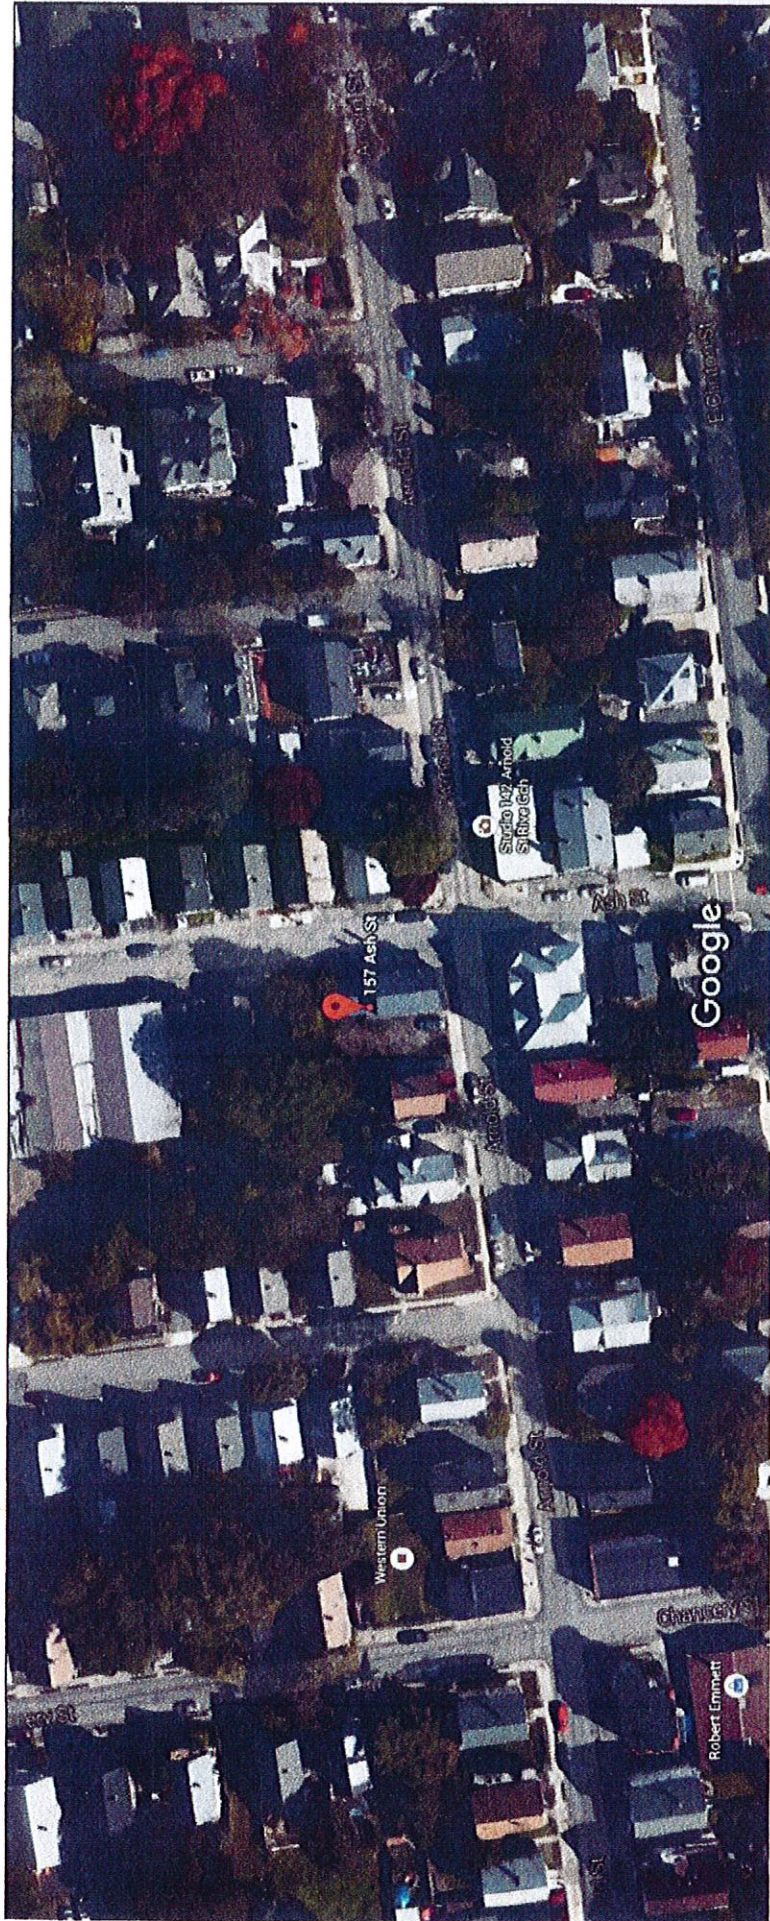

157 Ash Street, New Bedford

PLANNING

SEP 11 2015

DEPARTMENT
CASE 12-15

FILE COPY

THE COPY

DEPARTMENT
CASE 22-16

Imagery ©2015 Google, Map data ©2015 Google 50 ft