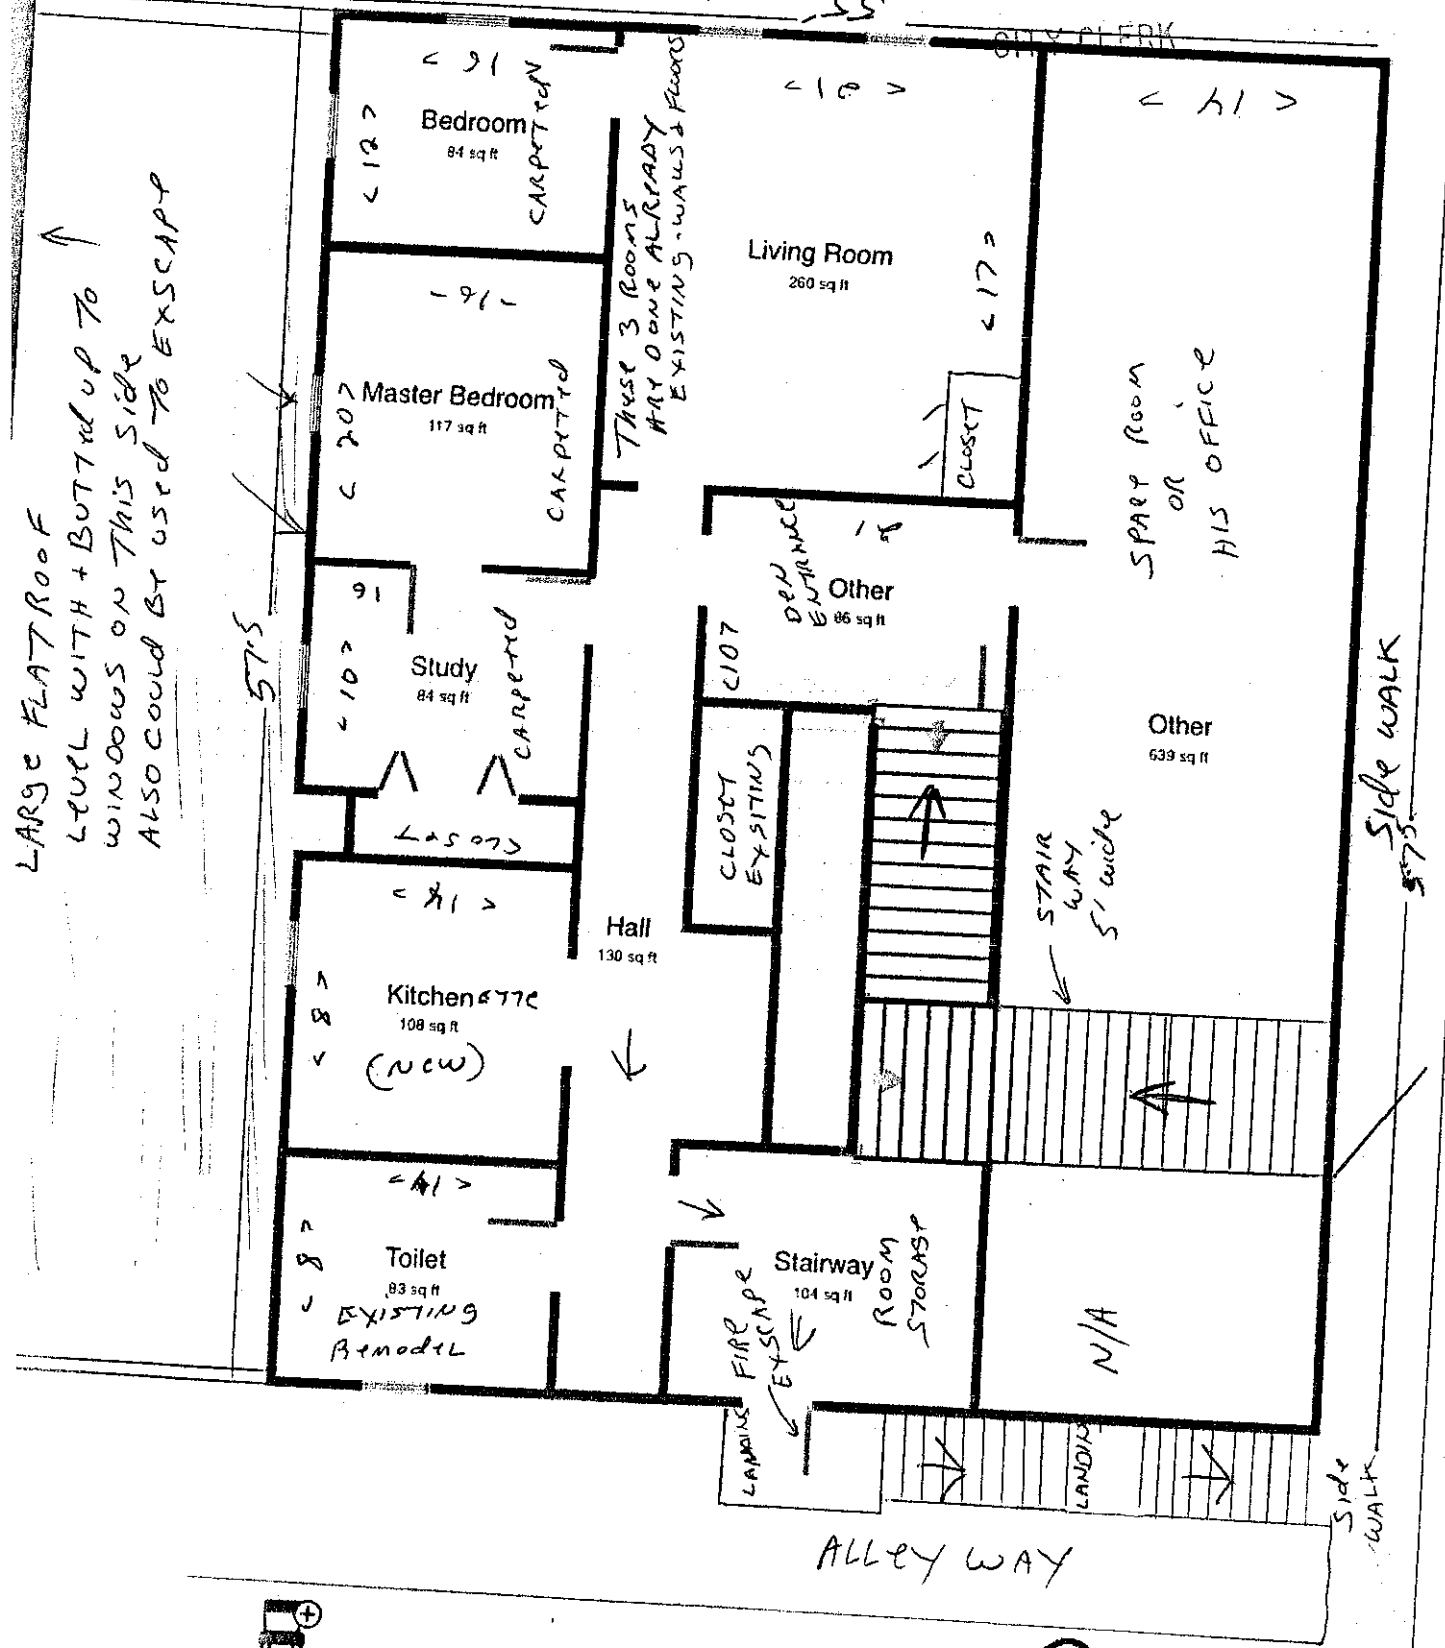

Plan 3

CITY CLERK'S OFFICE
NEW BEDFORD, MA

2015 AUG 17 P 2:01

Undo

LARGE FLAT ROOF
LEVEL WITH + BUTT UP TO ↑
WINDOWS ON THIS SIDE
ALSO COULD BE USED TO ESCAPE

ST. 50' SIXTH