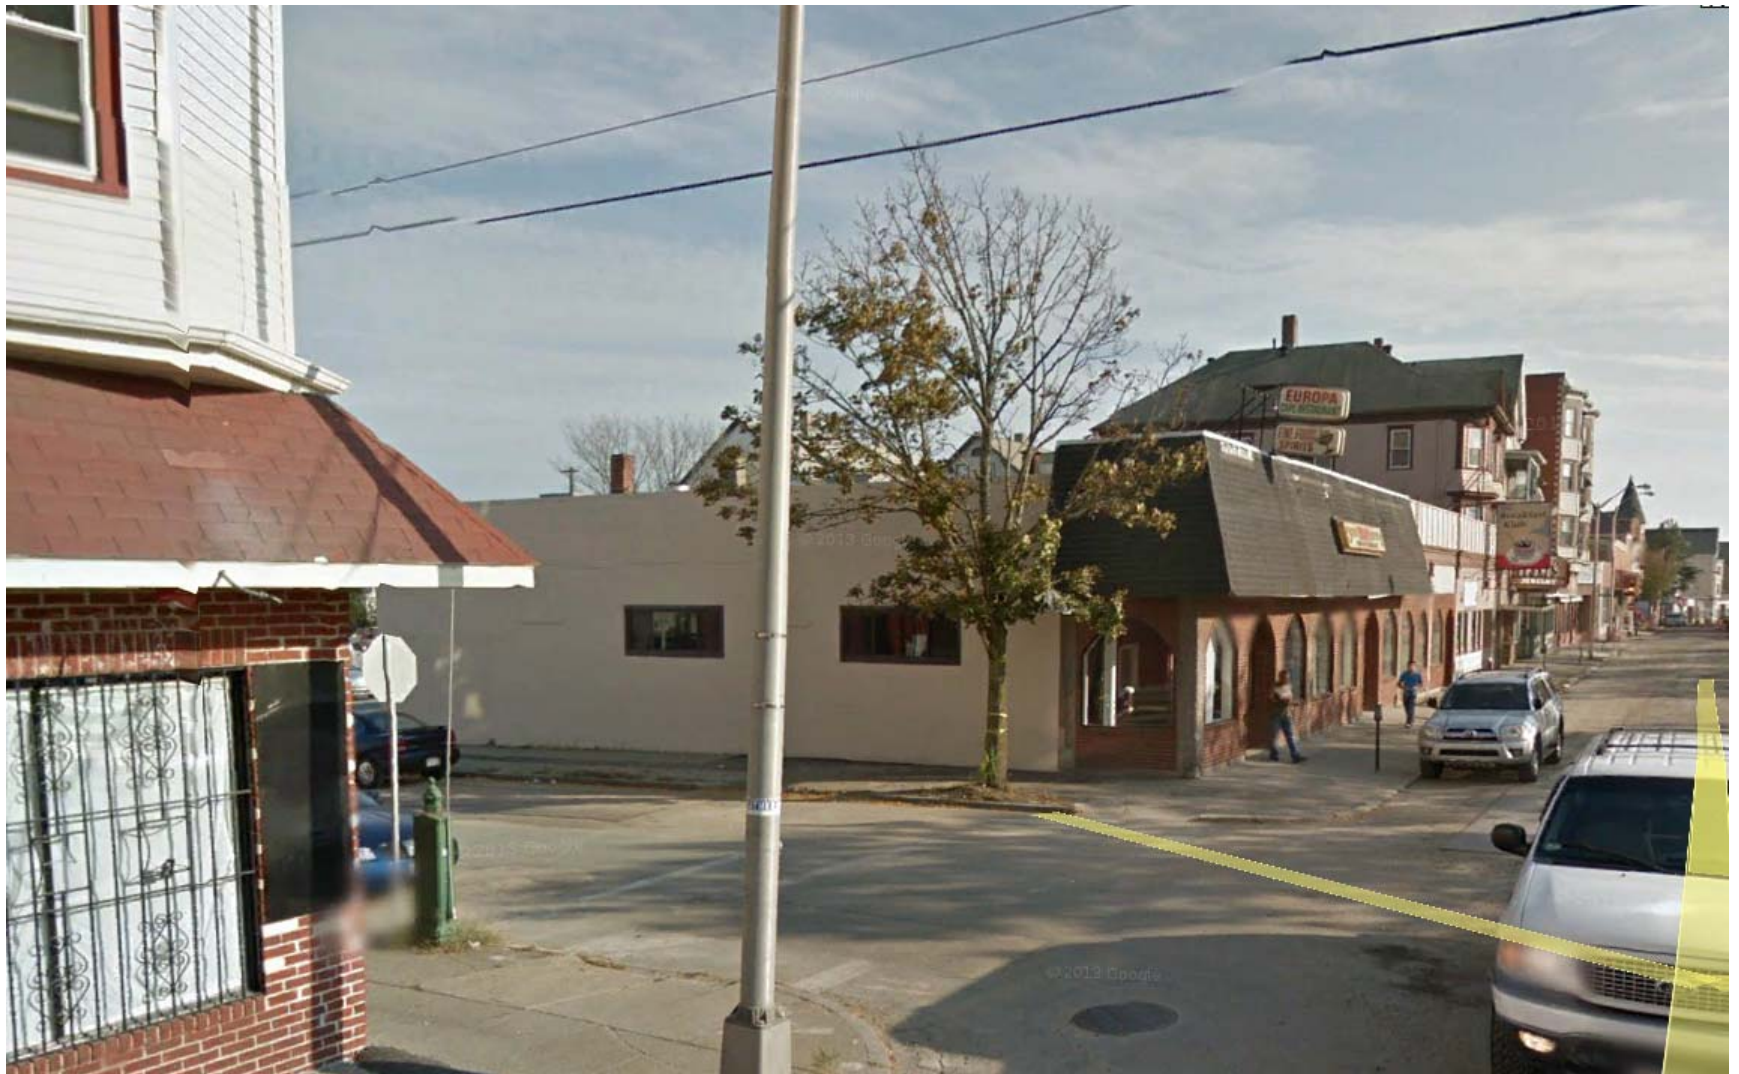

# Case 14-15-Café Europa Sidewalk Café Permit

1256 Acushnet Avenue  
Context Aerial of Site

## Construction

**New width of sidewalk  
Measures approximately 14"**

# Case 14-15-Café Europa Pre-construction of Acushnet Ave