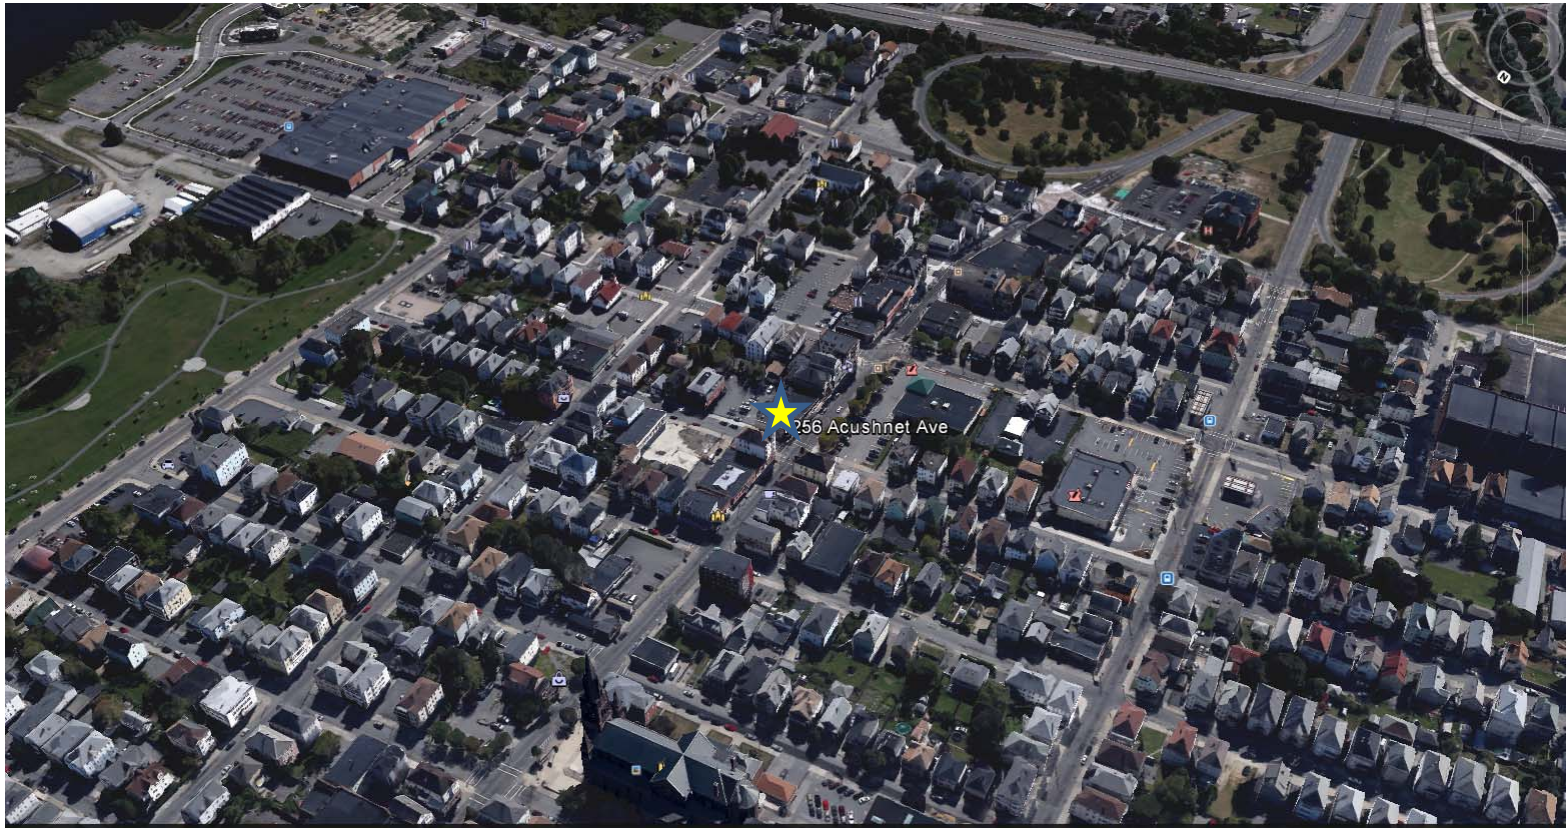

# Case 14-15-Café Europa Sidewalk Café Permit

1256 Acushnet Avenue  
Context Aerial of Site

## Construction

**New width of sidewalk  
Measures approximately 14"**

# Case 14-15-Café Europa Pre-construction of Acushnet Ave

# Case 14-15-Café Europa Sidewalk Café Site Plan