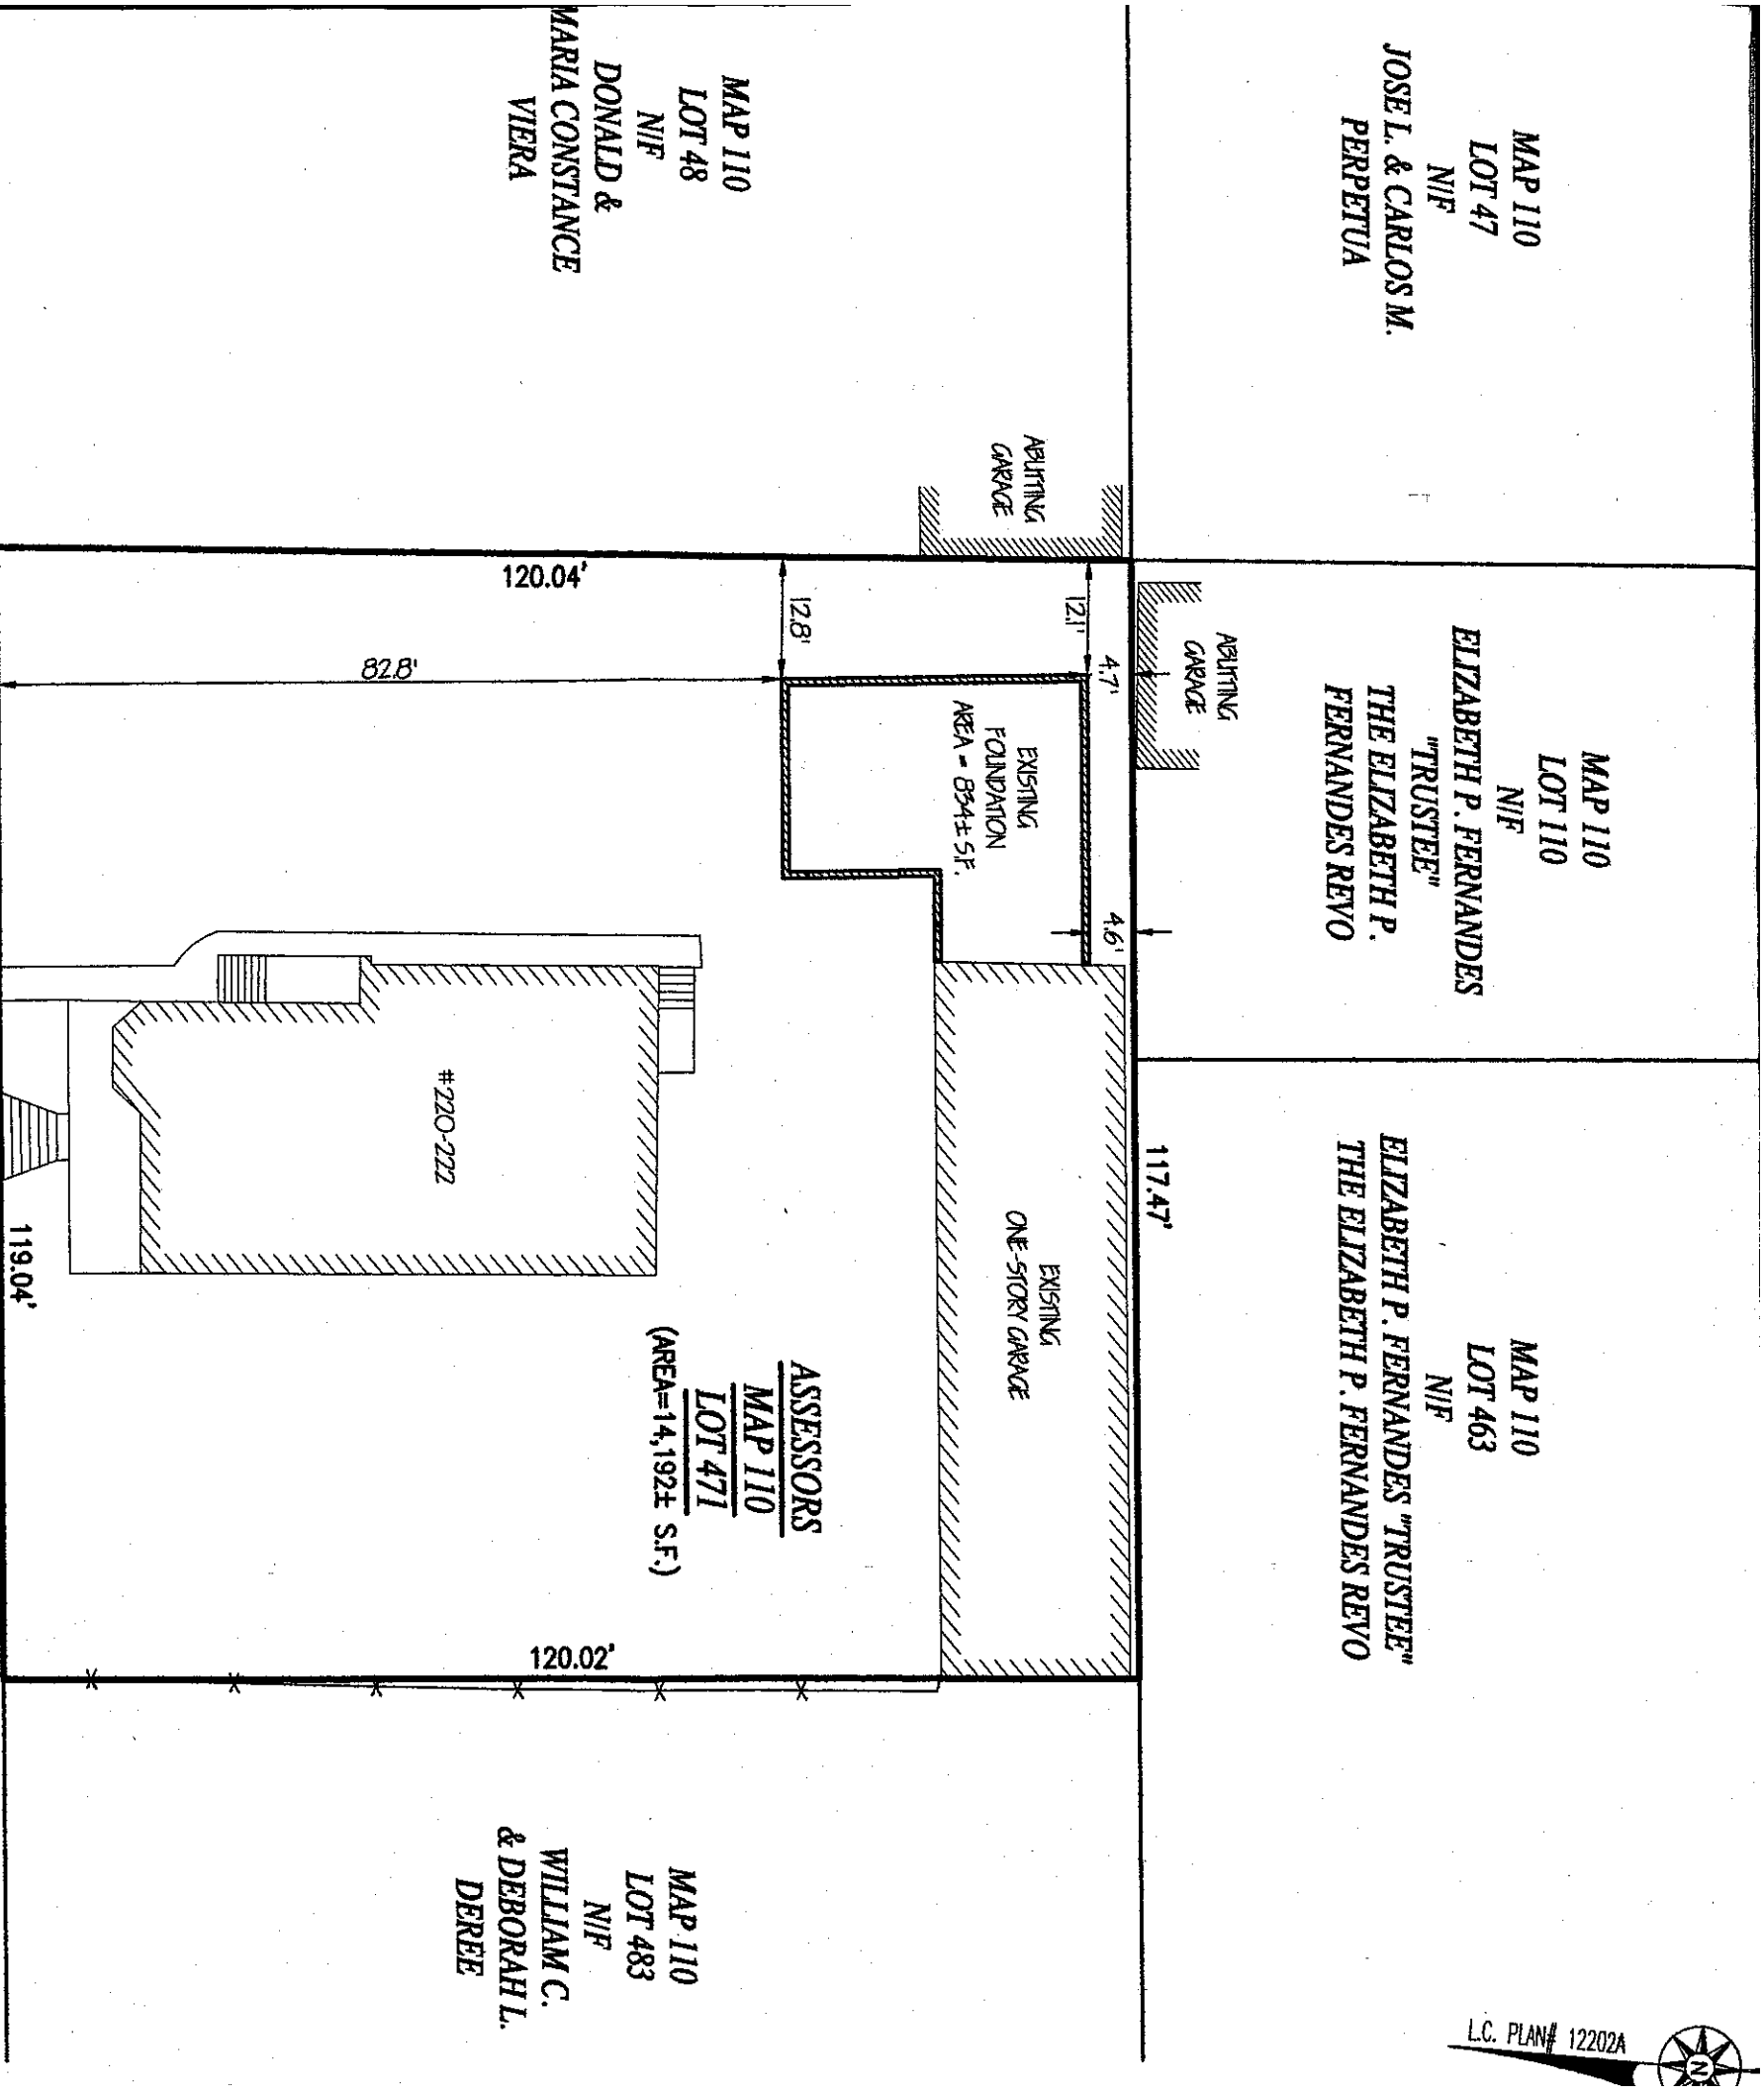

MAP 110
LOT 47
N/F
JOSEL L. & CARLOS M.
PERPETUA

MAP 110
LOT 110
N/F
ELIZABETH P. FERNANDES
"TRUSTEE"
THE ELIZABETH P.
FERNANDES REVO

MAP 110
LOT 463
N/F
ELIZABETH P. FERNANDES "TRUSTEE"
THE ELIZABETH P. FERNANDES REVO

MAP 110
LOT 483
N/F
WILLIAM C.
& DEBORAH L.
DEREE

ASSESSORS
MAP 110
LOT 471
(AREA=14,192± S.F.)

MAP 110
LOT 48
N/F
DONALD &
MARIA CONSTANCE
VIERA

SHAW ~PUBLIC - VARIABLE WIDTH~ STREET

RECORD OWNER
ASSESSORS MAP
NATALIA F. ARAU
SHAW REALTY TR
123 NYES LANE
ACUSHNET, MA
DEED BOOK 103