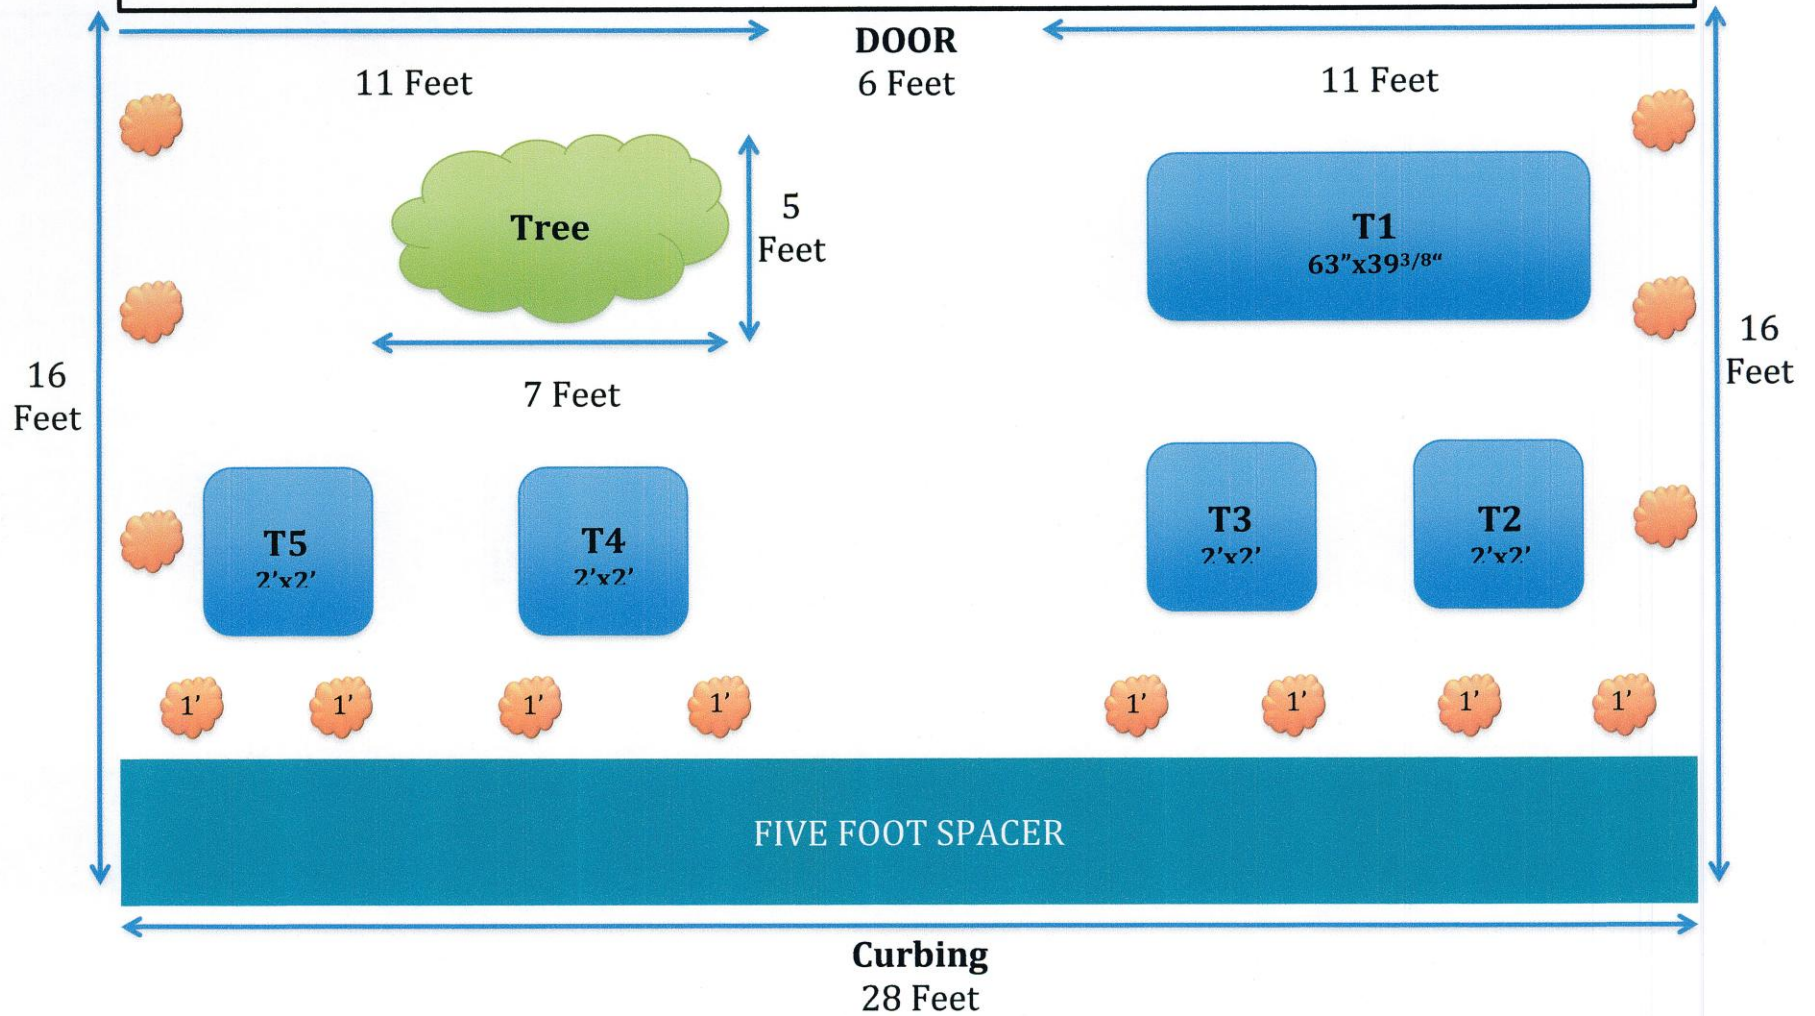

**Pier 37 Restaurant and Bar
Outdoor Layout for Summer 2015**

Features: Indoor/Outdoor
Frame Material: Resin
Protective Qualities: Weather Resistant
Care and Cleaning: Wipe Clean With a Damp Cloth
Dimensions: 21.0 " H x 12.0 " W x 12.0 " D

Product description

Frame: Aluminum, Polyester powder coating
Slat: Polystyrene
Feet: Polyamide