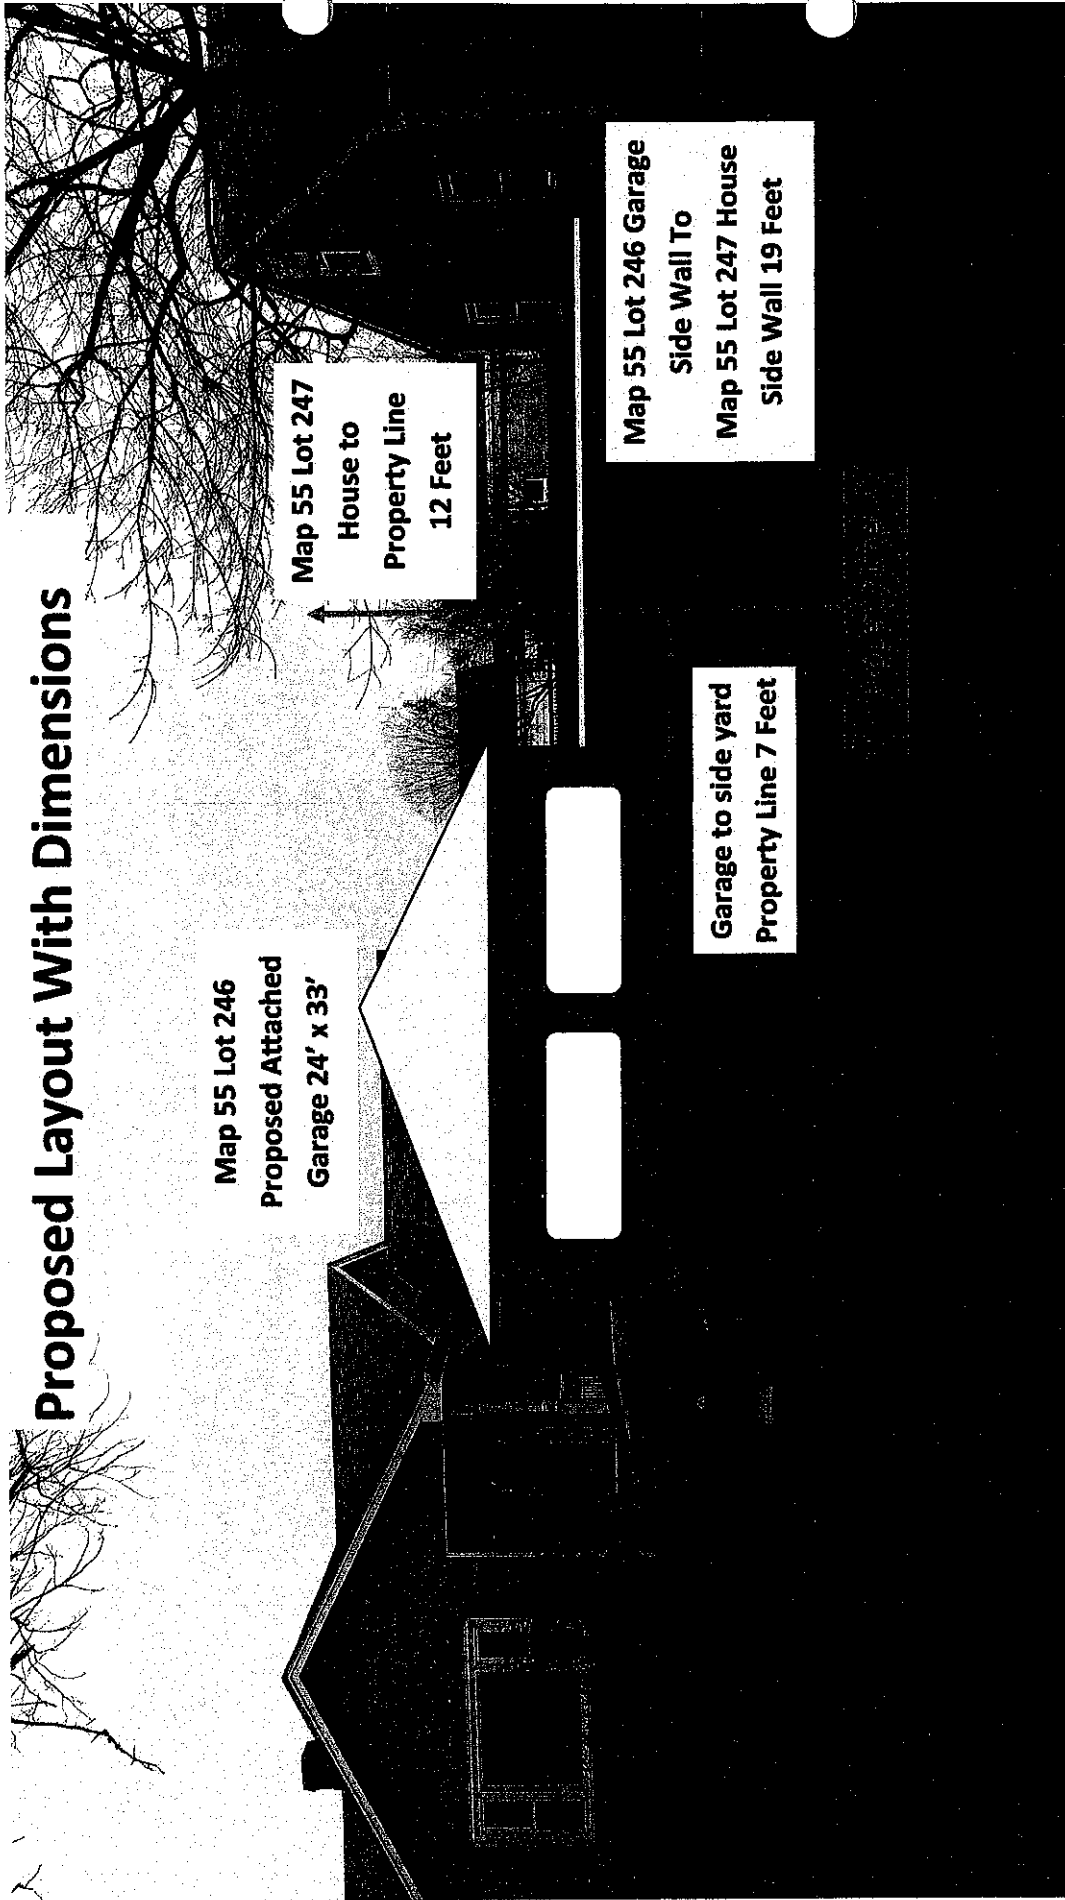

# Current Layout

## Proposed Layout

Map 55 Lot 246  
Proposed Attached  
Garage 24' x 33'

Map 55 Lot 247

# Proposed Layout With Dimensions

Map 55 Lot 246  
Proposed Attached  
Garage 24' x 33'

Map 55 Lot 247  
House to  
Property Line  
12 Feet

Garage to side yard  
Property Line 7 Feet

Map 55 Lot 246 Garage  
Side Wall To  
Map 55 Lot 247 House  
Side Wall 19 Feet