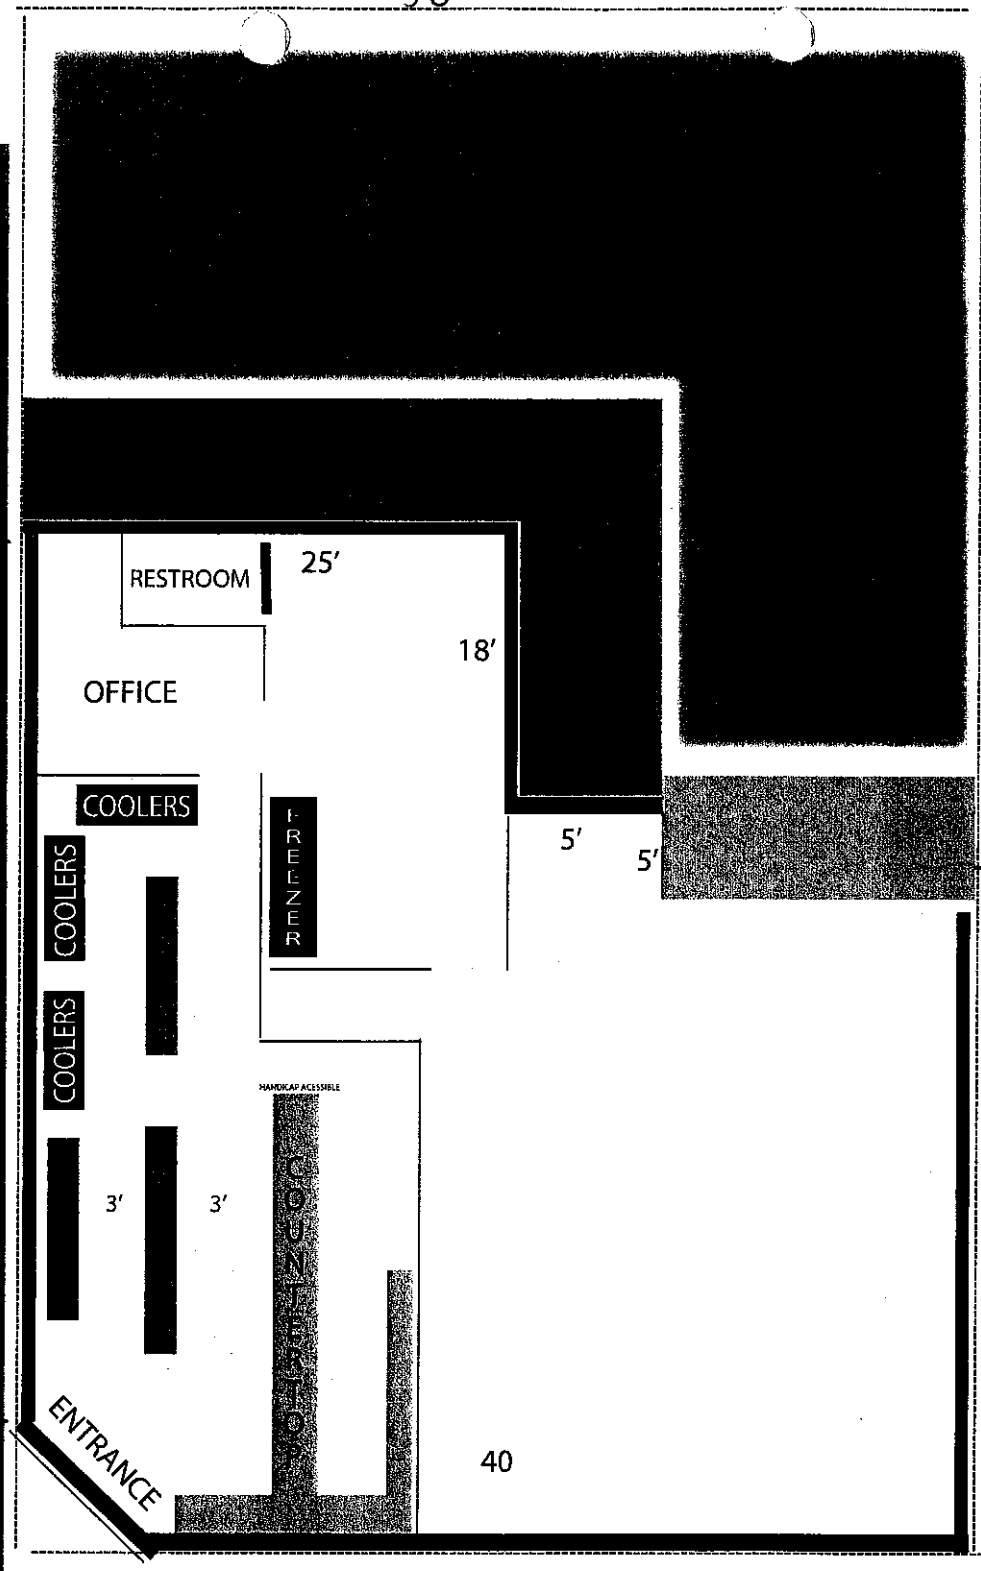

50'

80'

80'

27'

40

NO PARKING

50'

1:10 SCALE

377 CEDAR ST NEW BEDFORD MA

DESIGNED BY DEREK YATES
7746276324