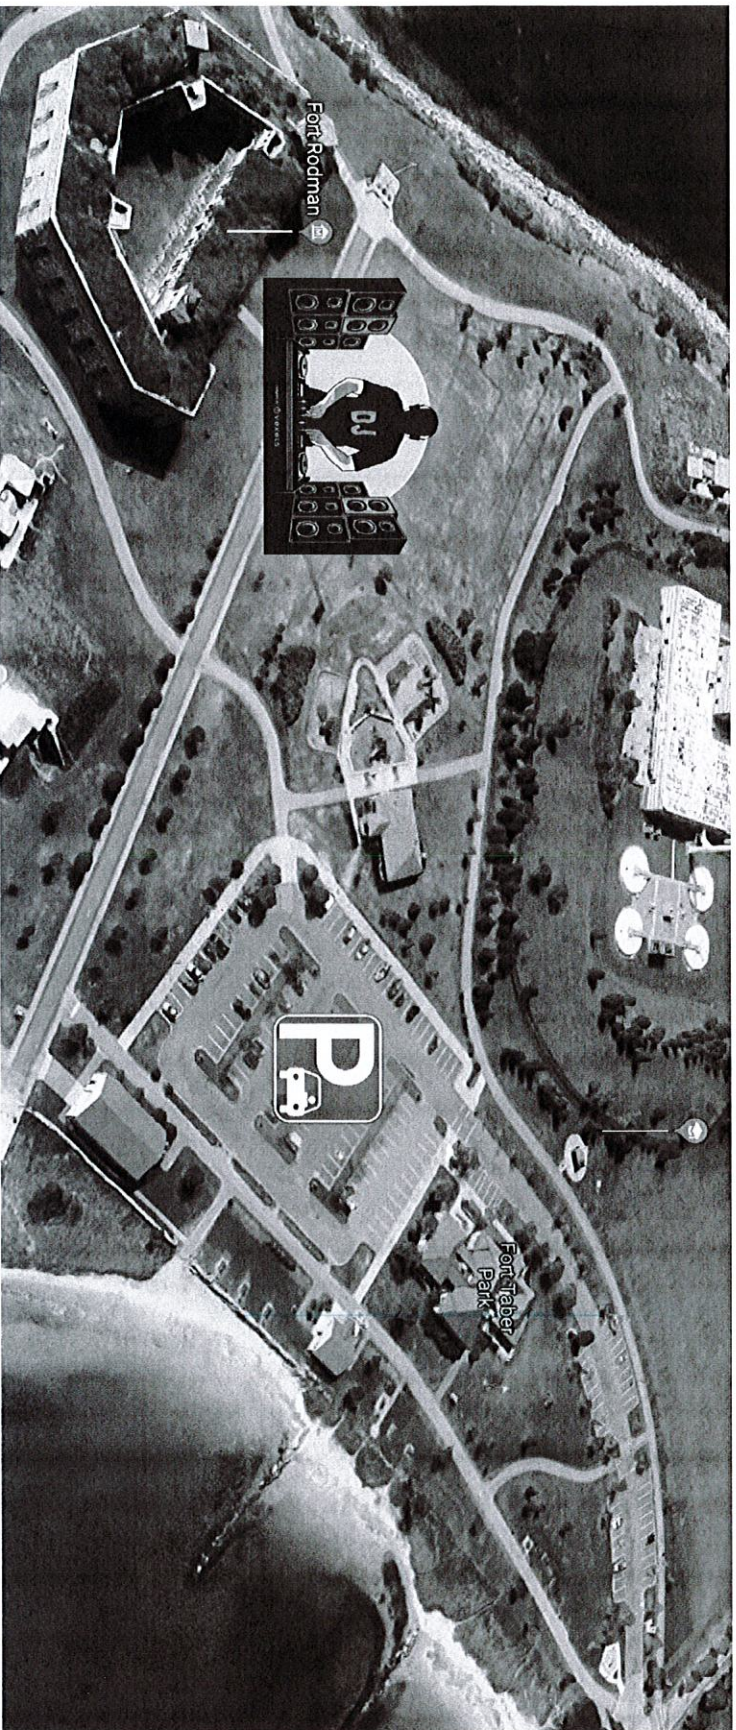

Setup for event (DJ + Main Parking)

Setup for event (Main Parking + Overflow)

Setup for event (Event Path Markers)

Setup for event (Event Path Markers)

Setup for event (Event Path Markers)